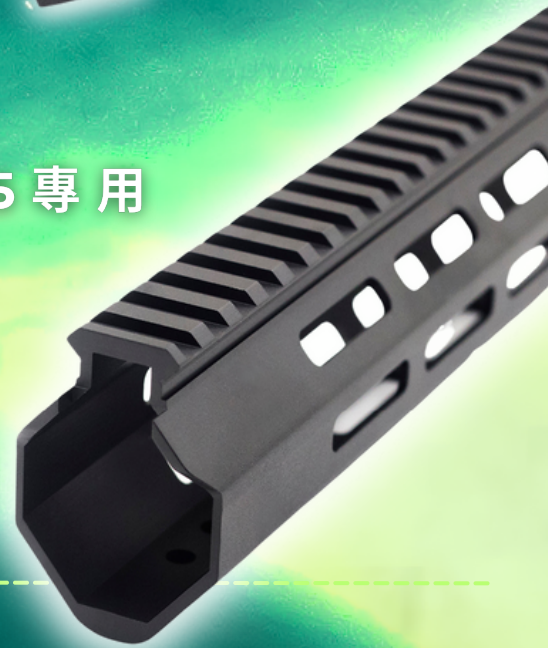

Modify XtremeDuty AR-15 M-LOK HANDGUARD RAIL SYSTEM

BLACK

WITH REAR BASE AND SCREWS

65103111
13.5" (CARBINE)

65103112
9.3" (CQB)

65103113
7" (PDW)

Modify XtremeDuty AR-15 M-LOK HANDGUARD RAIL SYSTEM

BLACK

WITH REAR BASE AND SCREWS

- XTC/XtremeDuty AR-15 AEG exclusive
- M-LOK system
- High-grade Aluminum-alloy handguard
- CNC machined

The newly-designed Modify M-LOK handguard is overall narrower for better grip. Besides the Picatinny rail on top, it comes with mounting slots on its entire length at 01:30, 03:00, 04:30, 06:00, 07:30, 09:00 and 10:30 o'clock.

Modify XtremeDuty AR-15

M-LOK 護木 (黑色)

含魚骨固定座及螺絲

65103111
13.5" (CARBINE)

65103112
9.3" (CQB)

65103113
7" (PDW)

Modify XtremeDuty AR-15

M-LOK 護木 (黑色)

含魚骨固定座及螺絲

- XTC/XtremeDuty AR-15 專用
- M-LOK 系統
- 鋁合金護木
- CNC

Modify全新設計的M-LOK護木，將整體寬度變窄，供玩家方便持握，除上方為皮卡汀尼(Picatinny)鏡軌外，另外設計了7個方向的M-LOK規格方形孔，兼具輕量化及最大化的裝備能力。